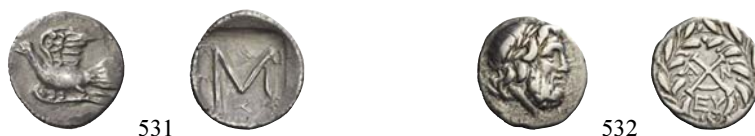

1. 531 Triobol circa 90s-60s, AR 2.30 g. Dove flying l. with branch Rev. Large Σ within shallow incuse square. McClean pl. 220, 4. BCD Peloponnesus 340.1. Old cabinet tone and about extremely fine 50
   Privately purchased from CNG on the 6th of January 2011.

Achaea, Achaean League. Antigoneia

1. 532 Hemidrachm circa 188-180, AR 2.28 g. Laureate head of Zeus r. Rev. League monogram within laurel wreath. Benner 9. BCD Peloponnesus 1492.3. About very fine 50
   Ex CNG e-sale 252, 2011, 100.