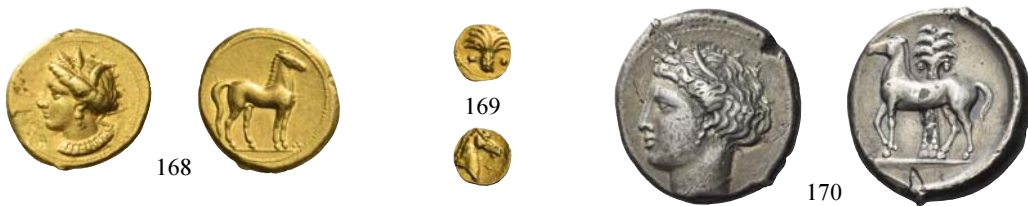

The Carthaginians in Italy, Sicily and North Africa

1. 168 Stater, Carthago (?) circa 350-320, AV 9.40 g. Head of Tanit (Kore-Persephone) l., wearing reed and barley-wreath, bar and triple pendant earring and necklace with pendants. Rev. Unbridled horse standing r.; in lower field, ♁. Jenkins-Lewis group IIIf. Metal flaw on obverse, otherwise very fine 1'000
   Ex Goldberg sale 62, 2011, 3042.
2. 169 1/10 stater, Carthago circa 350-320 BC, AV 0.60 g. Palm tree. Rev. Horse's head r.; in r. field, three pellets. SNG Lockett 1034. Jenkins-Lewis Group III, 161. Reddish tone and about extremely fine 500
   Ex Vinchon 29 April 1974, Peyrefitte, 49 and Künker 158, 2009, 377 sales.
3. 170 Tetradrachm, uncertain mint in Sicily "people of the camp" circa 350-320, AR 16.75 g. Head of Tanit (Kore-Persephone) l., wearing wreath of barley and reeds. Rev. Horse standing l.; behind, palm tree with cluster of dates. SNG Lloyd 1626 (this obverse die). Jenkins, Punic Sicily III, 72. Wonderful iridescent tone, minor metal flaws on reverse, otherwise good very fine 750
   Ex Busso Peus 301, 1981, 600 and Künker 182, 2011, 129 sales.