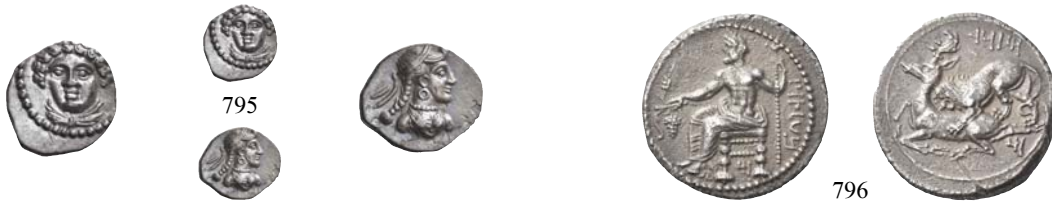

- 795 **Datames satrap, 384 – 361/0.** Obol circa 380-361, AR 0.69 g. Facing head of Arethusa (?), with drapery around neck. Rev. Draped bust of Aphrodite r., wearing taenia, earring and necklace. Casabonne series 1. SNG France 310-311. Wonderful iridescent tone and extremely fine 250
- Ex DNW sale A10, 2011, 1024.
- 796 **Mazaius satrap, 361 – 334.** Stater 361-344, AR 10.51 g. *blrtz* in Aramaic characters Baaltars seated l., holding bunch of grapes and ear of grain in r. hand and sceptre in l.; below, monogram. Rev. *mzdi* in Aramaic characters Lion l. attacking stag; below, monogram. Dewing 2509 var. (*ankh* beneath throne). SNG Levante 110 var. (different letter beneath throne). Struck on a broad flan, surface somewhat porous and minor marks, otherwise very fine 250
- Ex Giessener Münzhandlung Dieter Gorny 31, 1985, 185 and Gorny & Mosch 196, 2011, 1862 sales.