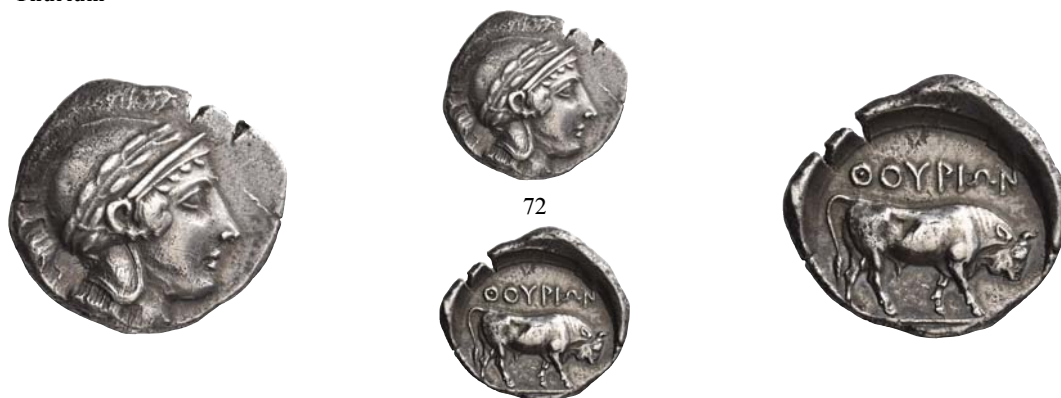

Thurium

1. 72 Nomos circa 443-400, AR, 8.01 g. Head of Athena r., wearing crested and wreathed Attic helmet. Rev. ΘΟΥΡΙΑΝ Bull standing r.; in exergue, [fish r.] SNG ANS 906. Historia Numorum Italy 1775.
   Of fine style and with a pleasant old cabinet tone. Good very fine / about extremely fine 1'000
   Privately purchased from Druso Franceschi, Bruxelles, 23 February 2011.