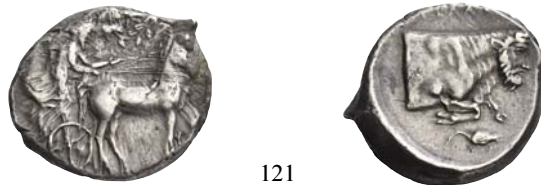

121

1. 121 Tetradrachm circa 430-425, AR 17.15 g. Slow quadriga driven r. by charioteer, holding *kentron* and reins; above, Nike flying r. and crowning horses. Rev. ΓΕΛΑΣ Forepart of man-headed bull (the river-god Gelas) r.; in exergue, heron standing l. SNG ANS 81 (this obverse die). Jenkins 399.
   Very rare and in unusually condition for this very difficult issue. Lovely old cabinet tone, obverse as usual from a worn die, otherwise good very fine 750
   Ex Gorny & Mosch sale 196, 2011, 1147.