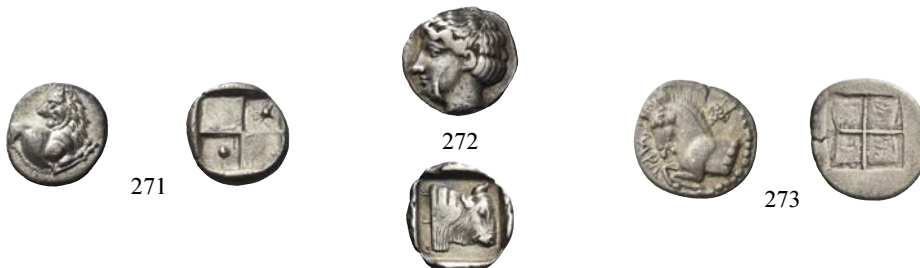

271

272

273

Chersonesus

271 Half siglos circa 480-350, AR 2.30 g. Forepart of lion r., head turned l. Rev. Quadripartite square with two raised sections and two incuse within which a pellet. SNG Copenhagen 824. Dewing 1301.

Good very fine 75

Ex Gorny & Mosch sale 195, 2011, 110.

Dicaea

272 Drachm circa 450-425, AR 2.45 g. Head of nymph l. Rev. DIK Bull's head r. within incuse square. SNG Copenhagen 554. Schönert-Geiss Bysanthe pl. 6, 3.

Rare. Light iridescent tone, a minor flan crack on obverse, otherwise very fine / good very fine 100

Ex Tom Cederlind list 158, 2011, 52.

Maroneia

273 Drachm circa 510-490, AR 3.49 g. MAPΩ Forepart of horse l.; above, bunch of grapes. Rev. Quadripartite incuse square. SNG Ashmolean 3608 (this obverse die). Schönert-Geiss 21.

Light iridescent tone and good very fine 1'500

Ex Helios sale 6, 2011, 22.